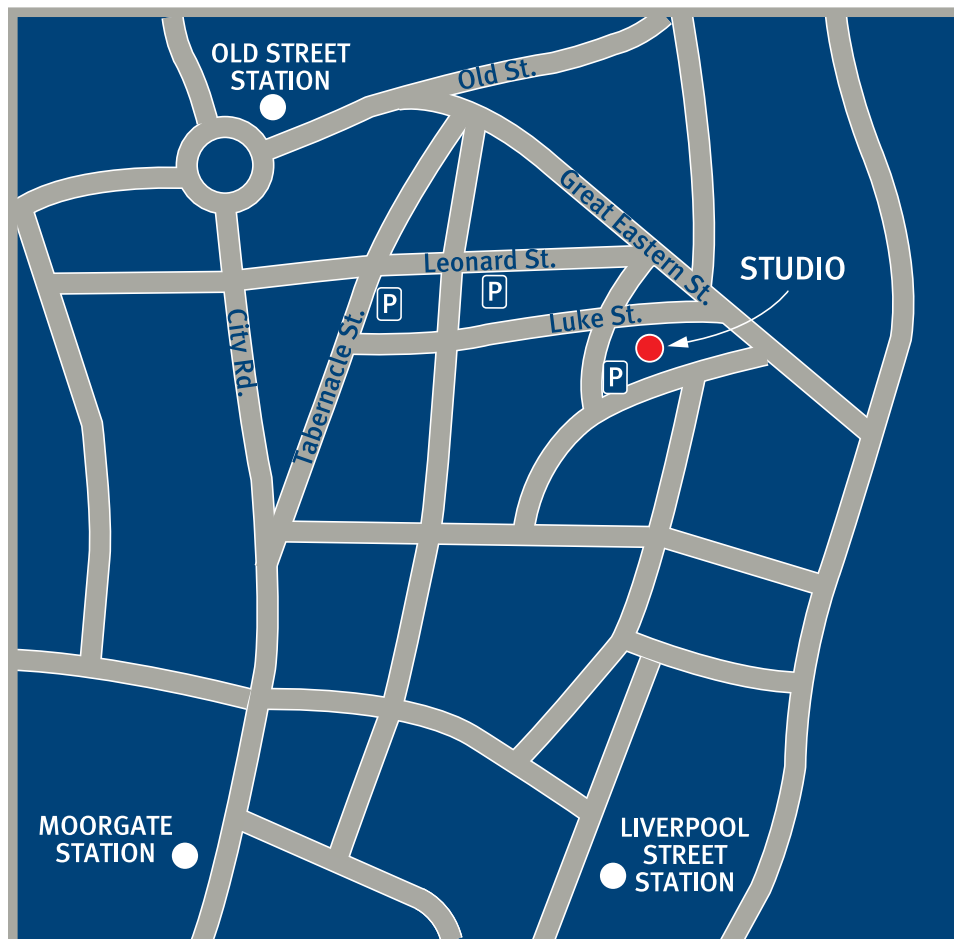

T O N Y H U T C H I N G S

p h o t o g r a p h e r

7 Luke Street London EC2A 4PX

Nearest stations

Old Street exit 4 Northern Line
and Main line

Liverpool Street

Main Line Central Circle and
District Lines

51 31 26 n 0 04 52 w

T 0044 0 20 7298181

E tony@tonyhutchings.co.uk